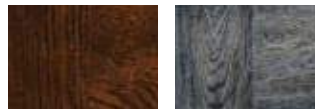

FEATURES

- The finished steel surface simulates a real stained door without the hassles of staining and the ongoing maintenance of wood.
- For Gallery® Steel, Bridgeport™ Steel and Classic™ Steel doors, the woodgrain pattern runs horizontal along the rails and vertical along the stiles and panels for an authentic, natural look, while on the Canyon Ridge® and Modern Steel™ doors, the woodgrain runs uni-directional for an authentic, architecturally accurate look.
- Available in Walnut, Dark, Cherry, Medium and Slate Finishes that complement entry doors, shutters and other exterior stained wood products.
- The exterior surface texture complements the woodgrain pattern being used. For Gallery® Steel 3-Layer, Bridgeport™ Steel 3-Layer and Classic™ Steel Premium doors, a stucco texture accentuates the bi-directional pattern.
- For Gallery® Steel 1 & 2-Layer, Bridgeport™ Steel 1 & 2-Layer, Canyon Ridge® and Modern Steel™ doors, a woodgrain surface texture helps to make the door appear more true to life.
- Modern Steel™ Ultra-Grain® Plank finishes are offered on select Modern Steel™ 3-Layer flush doors. The horizontal planks bring a reclaimed wood look appearance.
- Available for select WINDCODE® applications.

Window frames, grilles and inserts are color matched to coordinate with each finish. All window options are available.

FINISHES

CANYON RIDGE® CARRIAGE HOUSE 4-LAYER AND CANYON RIDGE® LOUVER* ULTRA-GRAIN® CYPRESS FINISHES

Walnut Finish Medium Finish Slate Finish

GALLERY® STEEL 3-LAYER AND BRIDGEPORT™ STEEL 3-LAYER ULTRA-GRAIN® OAK FINISHES

Walnut Finish Dark Finish Medium Finish Slate Finish

GALLERY® STEEL 1 & 2-LAYER AND BRIDGEPORT™ STEEL 1 & 2-LAYER ULTRA-GRAIN® OAK FINISHES*